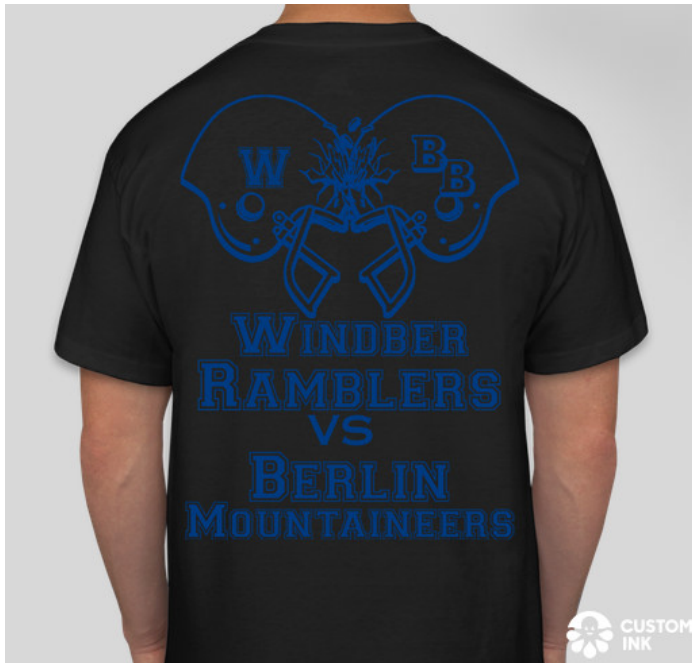

HOMECOMING T-SHIRTS

LEO CLUB

due by September 11

Orders

Make checks payable to: BBSD

Black T-Shirt with Blue Print.

	YS	YM	YL	AS	AM	AL	AXL	A2X	A3X	Price	QTY	Total
Short Sleeve T-shirt										\$10		
NAME:										2X or 3X add \$2		
GRADE:	HOMEROOM:									TOTAL		